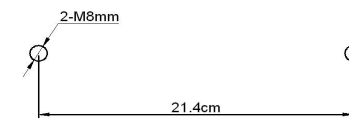

FREQ. RESPONSE

(dB SPL, 1W, 1m)

DISTORTION

(THD < 1.5% 1W, 1m, 200Hz~10kHz)

DIMENSIONS

FOUNDATION

Notice: Due to the construction environment and product features above are for reference only, please check the product after the construction.