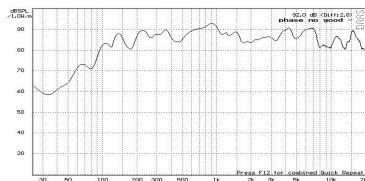

FEATURES:

- Made of high-class resin, sturdy and style graceful, suited for grassplot;
- Impedance 8Ω , rated power 15W;
- Max. Sound Pressure Level $104\pm 2\text{dB}$, Effective Freq. Range 60Hz-20kHz;
- Weight 3.5 kg, standing steady;
- Waterproof driver, high sensitivity ($90\pm 2\text{dB}$), long life, sound clear and sonorousness.

FREQ. RESPONSE

(dB SPL, 1W, 1m)

DISTORTION

(THD < 1.5% 1W, 1m, 200Hz~10kHz)

DIMENSIONS

FOUNDATION

Notice: Due to the construction environment and product features above are for reference only, please check the product after the construction.