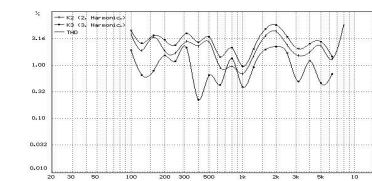

FEATURES:

- Made of high-class resin, sturdy and style graceful, suited for grassplot;
- Impedance 8Ω , rated power 15W;
- Max. Sound Pressure Level $104\pm 2\text{dB}$, Effective Freq. Range 60Hz-20kHz;
- Weight 3.5 kg, standing steady;
- Waterproof driver, high sensitivity ($90\pm 2\text{dB}$), long life, sound clear and sonorousness.

FREQ. RESPONSE

(dB SPL, 1W, 1m)

DISTORTION

(THD < 1.5% 1W, 1m, 200Hz~10kHz)

DIMENSIONS

FOUNDATION

Notice: Due to the construction environment and product features above are for reference only, please check the product after the construction.